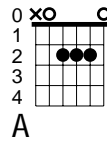

Coldplay

Trouble

innspil

G Em7 Bm G Em7 Bm
G Em7 Bm G Em7 Bm

G Em7 Bm
Oh no I see

F Am G
A spider web is tangled up with me

G Em7 Bm
And I lost my head

F Am G
And thought of all the stupid things I'd said

G Em7 Bm G Em7 Bm

G Em7 Bm
Oh no what's this?

F Am G
A spider web and I'm caught in the middle

G Em7 Bm
So I turn to run

F Am G
And thought of all the stupid things I'd done

viðlag

A Em7
I, I never meant to cause you trouble

A Em7
I, I never meant to do you wrong

A Em7
and I, well if I ever caused you trouble

A Em7
Oh no I never meant to do you harm

G Em7 Bm G Em7 Bm

G Em7 Bm
Oh no I see

F Am G
A spider web and its me in the middle

G Em7 Bm
So I twist and turn

F Am G
But here am I in my little bubble

viðlag

Singing that

A Em7
I, I never meant to cause you trouble

A Em7
I, I never meant to do you wrong

A Em7
and I, well if I ever caused you trouble