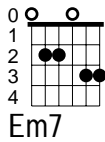

Coldplay

Trouble

innspil

G Em7 Bm G Em7 Bm
G Em7 Bm G Em7 Bm

G Em7 Bm
Oh no I see

F Am G
A spider web is tangled up with me

G Em7 Bm
And I lost my head

F Am G
And thought of all the stupid things I'd said

G Em7 Bm G Em7 Bm

G Em7 Bm
Oh no what's this?

F Am G
A spider web and I'm caught in the middle

G Em7 Bm
So I turn to run

F Am G
And thought of all the stupid things I'd done

viðlag

A Em7
I, I never meant to cause you trouble

A Em7
I, I never meant to do you wrong

A Em7
and I, well if I ever caused you trouble

A Em7
Oh no I never meant to do you harm

G Em7 Bm G Em7 Bm

G Em7 Bm
Oh no I see

F Am G
A spider web and its me in the middle

G Em7 Bm
So I twist and turn

F Am G
But here am I in my little bubble

viðlag

Singing that

A Em7
I, I never meant to cause you trouble

A Em7
I, I never meant to do you wrong

A Em7
and I, well if I ever caused you trouble