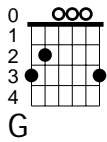

Coldplay

Trouble

innspil

G Em7 Bm G Em7 Bm
G Em7 Bm G Em7 Bm

G Em7 Bm
Oh no I see

F Am G
A spider web is tangled up with me

G Em7 Bm
And I lost my head

F Am G
And thought of all the stupid things I'd said

G Em7 Bm G Em7 Bm

G Em7 Bm
Oh no what's this?

F Am G
A spider web and I'm caught in the middle

G Em7 Bm
So I turn to run

F Am G
And thought of all the stupid things I'd done

viðlag

A Em7
I, I never meant to cause you trouble

A Em7
I, I never meant to do you wrong

A Em7
and I, well if I ever caused you trouble

A Em7
Oh no I never meant to do you harm

G Em7 Bm G Em7 Bm

G Em7 Bm
Oh no I see

F Am G
A spider web and its me in the middle

G Em7 Bm
So I twist and turn

F Am G
But here am I in my little bubble

viðlag

Singing that

A Em7
I, I never meant to cause you trouble

A Em7
I, I never meant to do you wrong

A Em7
and I, well if I ever caused you trouble