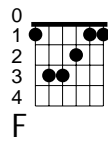

Coldplay

Trouble

innspil

G Em7 Bm G Em7 Bm
G Em7 Bm G Em7 Bm

G Em7 Bm
Oh no I see

F Am G
A spider web is tangled up with me

G Em7 Bm
And I lost my head

F Am G
And thought of all the stupid things I'd said

G Em7 Bm G Em7 Bm

G Em7 Bm
Oh no what's this?

F Am G
A spider web and I'm caught in the middle

G Em7 Bm
So I turn to run

F Am G
And thought of all the stupid things I'd done

viðlag

A Em7
I, I never meant to cause you trouble

A Em7
I, I never meant to do you wrong

A Em7
and I, well if I ever caused you trouble

A Em7
Oh no I never meant to do you harm

G Em7 Bm G Em7 Bm

G Em7 Bm
Oh no I see

F Am G
A spider web and its me in the middle

G Em7 Bm
So I twist and turn

F Am G
But here am I in my little bubble

viðlag

Singing that

A Em7
I, I never meant to cause you trouble

A Em7
I, I never meant to do you wrong

A Em7
and I, well if I ever caused you trouble