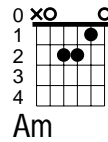

Coldplay

Trouble

innspil

G Em7 Bm G Em7 Bm
G Em7 Bm G Em7 Bm

G Em7 Bm
Oh no I see

F Am G
A spider web is tangled up with me

G Em7 Bm
And I lost my head

F Am G
And thought of all the stupid things I'd said

G Em7 Bm G Em7 Bm

G Em7 Bm
Oh no what's this?

F Am G
A spider web and I'm caught in the middle

G Em7 Bm
So I turn to run

F Am G
And thought of all the stupid things I'd done

viðlag

A Em7
I, I never meant to cause you trouble

A Em7
I, I never meant to do you wrong

A Em7
and I, well if I ever caused you trouble

A Em7
Oh no I never meant to do you harm

G Em7 Bm G Em7 Bm

G Em7 Bm
Oh no I see

F Am G
A spider web and its me in the middle

G Em7 Bm
So I twist and turn

F Am G
But here am I in my little bubble

viðlag

Singing that

A Em7
I, I never meant to cause you trouble

A Em7
I, I never meant to do you wrong

A Em7
and I, well if I ever caused you trouble