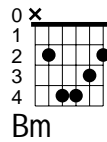

Coldplay

Trouble

innspil

G Em7 Bm G Em7 Bm
G Em7 Bm G Em7 Bm

G Em7 Bm
Oh no I see

F Am G
A spider web is tangled up with me

G Em7 Bm
And I lost my head

F Am G
And thought of all the stupid things I'd said

G Em7 Bm G Em7 Bm

G Em7 Bm
Oh no what's this?

F Am G
A spider web and I'm caught in the middle

G Em7 Bm
So I turn to run

F Am G
And thought of all the stupid things I'd done

viðlag

A Em7
I, I never meant to cause you trouble

A Em7
I, I never meant to do you wrong

A Em7
and I, well if I ever caused you trouble

A Em7
Oh no I never meant to do you harm

G Em7 Bm G Em7 Bm

G Em7 Bm
Oh no I see

F Am G
A spider web and its me in the middle

G Em7 Bm
So I twist and turn

F Am G
But here am I in my little bubble

viðlag

Singing that

A Em7
I, I never meant to cause you trouble

A Em7
I, I never meant to do you wrong

A Em7
and I, well if I ever caused you trouble