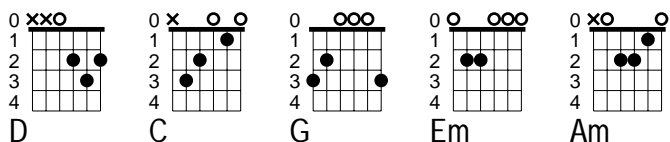

## Yellow submarine

D C G  
 In the town where I was born  
 Em Am D  
 Lived a man who sailed the sea.

C G  
 And he told us of his life  
 Em Am D  
 In the land of submarines.

D C G  
 So we sailed up to the sun  
 Em Am D  
 'Till we found the sea of green,  
 C G  
 And we lived beneath the waves  
 Em Am D  
 In our yellow submarine.

*viðlag*

G D  
 We all live in a yellow submarine,

G  
 Yellow submarine, yellow submarine.

G D  
 We all live in a yellow submarine,

G  
 Yellow submarine, yellow submarine.

D C G  
 And our friends are all aboard,  
 Em Am D  
 Many more of them live next door,

C G  
 And the band begins to play.

*viðlag*

D C G  
 As we live a life of ease,  
 Em Am D  
 Everyone of us has all we need.

C G  
 Sky of blue and sea of green  
 Em Am D  
 In our yellow submarine.

*viðlag*