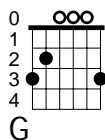

## Eight days a week

G A  
Ooh I need your love babe,  
C G  
guess you know it's true  
G A  
Hope you need my love babe,  
C G  
just like I need you

*viðlag*

Em C Em A  
Hold me, love me, hold me, love me  
G A  
Ain't got nothin' but love babe  
C G  
Eight days a week

G A  
Love you every day girl,  
C G  
always on my mind  
G A  
One thing I can say girl,  
C G  
love you all the time

*viðlag*

Em C Em A  
Hold me, love me, hold me, love me  
G A  
Ain't got nothin' but love babe