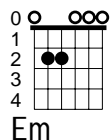

## Eight days a week

G A  
Ooh I need your love babe,  
C G  
guess you know it's true  
G A  
Hope you need my love babe,  
C G  
just like I need you

*viðlag*

Em C Em A  
Hold me, love me, hold me, love me  
G A  
Ain't got nothin' but love babe  
C G  
Eight days a week

G A  
Love you every day girl,  
C G  
always on my mind  
G A  
One thing I can say girl,  
C G  
love you all the time

*viðlag*

Em C Em A  
Hold me, love me, hold me, love me  
G A  
Ain't got nothin' but love babe