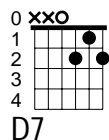

## Eight days a week

G A  
Ooh I need your love babe,  
C G  
guess you know it's true  
G A  
Hope you need my love babe,  
C G  
just like I need you

*viðlag*

Em C Em A  
Hold me, love me, hold me, love me  
G A  
Ain't got nothin' but love babe  
C G  
Eight days a week

G A  
Love you every day girl,  
C G  
always on my mind  
G A  
One thing I can say girl,  
C G  
love you all the time

*viðlag*

Em C Em A  
Hold me, love me, hold me, love me  
G A  
Ain't got nothin' but love babe

C G  
Eight days a week

D Em  
Eight days a week, I love you

A C D7  
Eight days a week, is not enough to show I care

G A  
Ooh I need your love babe,

C G  
guess you know it's true  
G A  
Hope you need my love babe,  
C G  
just like I need you