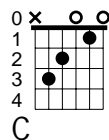

## Eight days a week

G A  
Ooh I need your love babe,  
C G  
guess you know it's true  
G A  
Hope you need my love babe,  
C G  
just like I need you

*viðlag*

Em C Em A  
Hold me, love me, hold me, love me  
G A  
Ain't got nothin' but love babe  
C G  
Eight days a week

G A  
Love you every day girl,  
C G  
always on my mind  
G A  
One thing I can say girl,  
C G  
love you all the time

*viðlag*

Em C Em A  
Hold me, love me, hold me, love me  
G A  
Ain't got nothin' but love babe

C G  
Eight days a week

D Em  
Eight days a week, I love you

A C D7  
Eight days a week, is not enough to show I care

G A  
Ooh I need your love babe,

C G  
guess you know it's true  
G A  
Hope you need my love babe,  
C G  
just like I need you