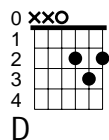

## Eight days a week

G A  
Ooh I need your love babe,  
C G  
guess you know it's true  
G A  
Hope you need my love babe,  
C G  
just like I need you

*viðlag*

Em C Em A  
Hold me, love me, hold me, love me  
G A  
Ain't got nothin' but love babe  
C G  
Eight days a week

G A  
Love you every day girl,  
C G  
always on my mind  
G A  
One thing I can say girl,  
C G  
love you all the time

*viðlag*

Em C Em A  
Hold me, love me, hold me, love me  
G A  
Ain't got nothin' but love babe

C G  
Eight days a week

D Em  
Eight days a week, I love you

A C D7  
Eight days a week, is not enough to show I care

G A  
Ooh I need your love babe,

C G  
guess you know it's true  
G A  
Hope you need my love babe,  
C G  
just like I need you