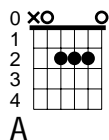

## Eight days a week

G A  
Ooh I need your love babe,  
C G  
guess you know it's true  
G A  
Hope you need my love babe,  
C G  
just like I need you

*viðlag*

Em C Em A  
Hold me, love me, hold me, love me  
G A  
Ain't got nothin' but love babe  
C G  
Eight days a week

G A  
Love you every day girl,  
C G  
always on my mind  
G A  
One thing I can say girl,  
C G  
love you all the time

*viðlag*

Em C Em A  
Hold me, love me, hold me, love me  
G A  
Ain't got nothin' but love babe