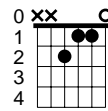

The Beatles

All My Loving

Dm

G7

C

Am

F

Bb

G

C+

Dm G7
Close your eyes and I'll kiss you

C Am
tomorrow I'll miss you,

F Dm Bb G
remember I'll always be true.

Dm G
And then while I'm away

C Am
I'll write home every day,

F G7 C
and I'll send all my loving to you.

viðlag

Am C+ C
All my loving - I will send to you

Am C+ C
all my loving, Darling I'll be true.

I'll pretend that I'm kissing
the lips I am missing
and hope that my dreams will come true.
And then while I'm away
I'll write home every day,
and I'll send all my loving to you.