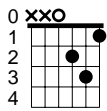

The Beatles

All My Loving

Dm

G7

C

Am

F

Bb

G

C+

Dm G7
Close your eyes and I'll kiss you

C Am
tomorrow I'll miss you,

F Dm Bb G
remember I'll always be true.

Dm G
And then while I'm away

C Am
I'll write home every day,

F G7 C
and I'll send all my loving to you.

viðlag

Am C+ C
All my loving - I will send to you

Am C+ C
all my loving, Darling I'll be true.

I'll pretend that I'm kissing
the lips I am missing
and hope that my dreams will come true.
And then while I'm away
I'll write home every day,
and I'll send all my loving to you.