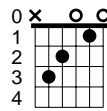

The Beatles

All My Loving

Dm

G7

C

Am

F

Bb

G

C+

Dm G7
Close your eyes and I'll kiss you

C Am
tomorrow I'll miss you,

F Dm Bb G
remember I'll always be true.

Dm G
And then while I'm away

C Am
I'll write home every day,

F G7 C
and I'll send all my loving to you.

viðlag

Am C+ C
All my loving - I will send to you

Am C+ C
all my loving, Darling I'll be true.

I'll pretend that I'm kissing
the lips I am missing
and hope that my dreams will come true.
And then while I'm away
I'll write home every day,
and I'll send all my loving to you.