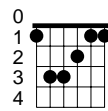

The Beatles

All My Loving

Dm

G7

C

Am

F

Bb

G

C+

Dm G7
Close your eyes and I'll kiss you

C Am
tomorrow I'll miss you,

F Dm Bb G
remember I'll always be true.

Dm G
And then while I'm away

C Am
I'll write home every day,

F G7 C
and I'll send all my loving to you.

viðlag

Am C+ C
All my loving - I will send to you

Am C+ C
all my loving, Darling I'll be true.

I'll pretend that I'm kissing
the lips I am missing
and hope that my dreams will come true.
And then while I'm away
I'll write home every day,
and I'll send all my loving to you.