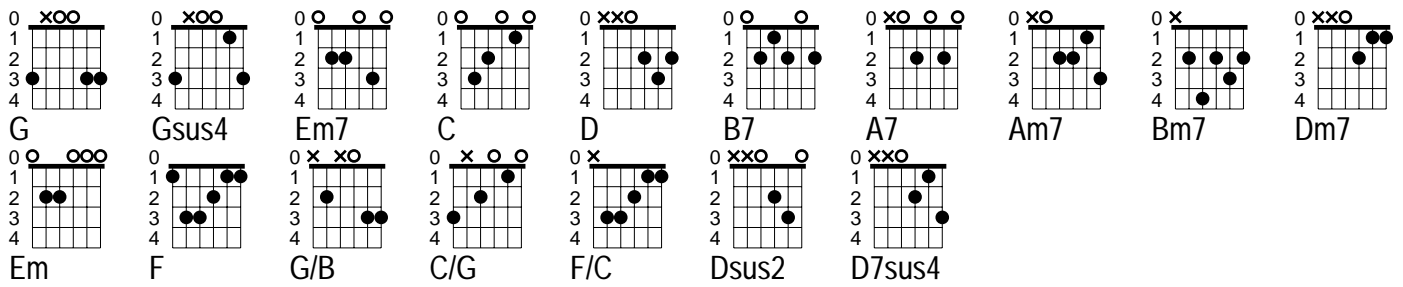

Bangles

Eternal flame

innspil

G Gsus4 G Gsus4

G Em7 C D G
Close your eyes, give me your hand, darling.

Em7 C
Do you feel my heart beating,

D Em7
do you understand?

B7 Em7
Do you feel the same?

A7 D Bm7
Am I only dream - ing, or

Am7
is this burning an eternal flame?

G Em7 C D G
I believe, it's meant to be, darling.

Em7 C
I want you when you are sleeping

D Em7
you belong to me.

B7 Em7
Do you feel the same?

A7 D Bm7
Am I only dreaming, or

Am7
is this burning an eternal flame?

D Dm7 D
Say my name, sun shines through the rain,

F G
a whole life so lonely and then

C G/B Am7 C/G
come and ease the pain.

D Bm7 F/C C Dsus2
I don't wanna lose this feel - ing, oh

D Em B7 Em A7 D Bm7 Am7

G Em7 C D G
Close your eyes, give me your hand, darling.

Em7 C
Do you feel my heart beating,

D7sus4 Em
do you understand?

B7 Em7
Do you feel the same?

A7 D Bm7
Am I only dream - ing, or